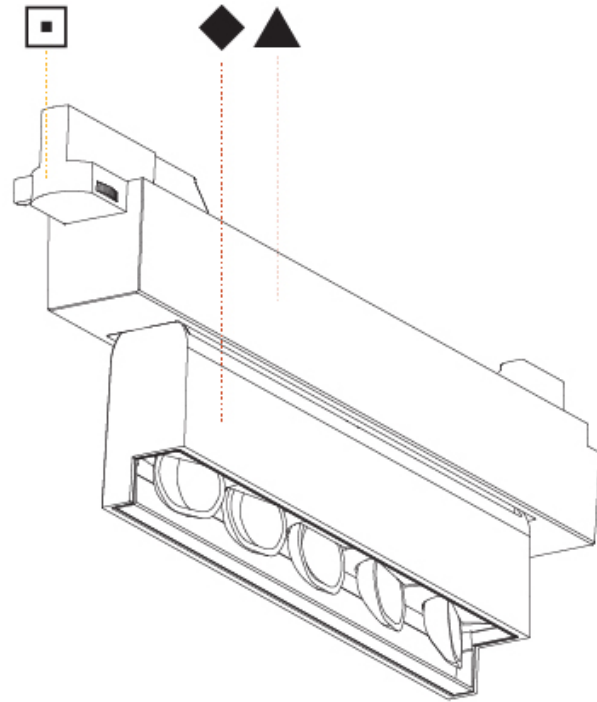

MAGIQ WALLWASH PLUS TRACK

A3T065-

PROJECT _____

TYPE _____

SPECIFIER _____

QUANTITY _____

DATE _____

A